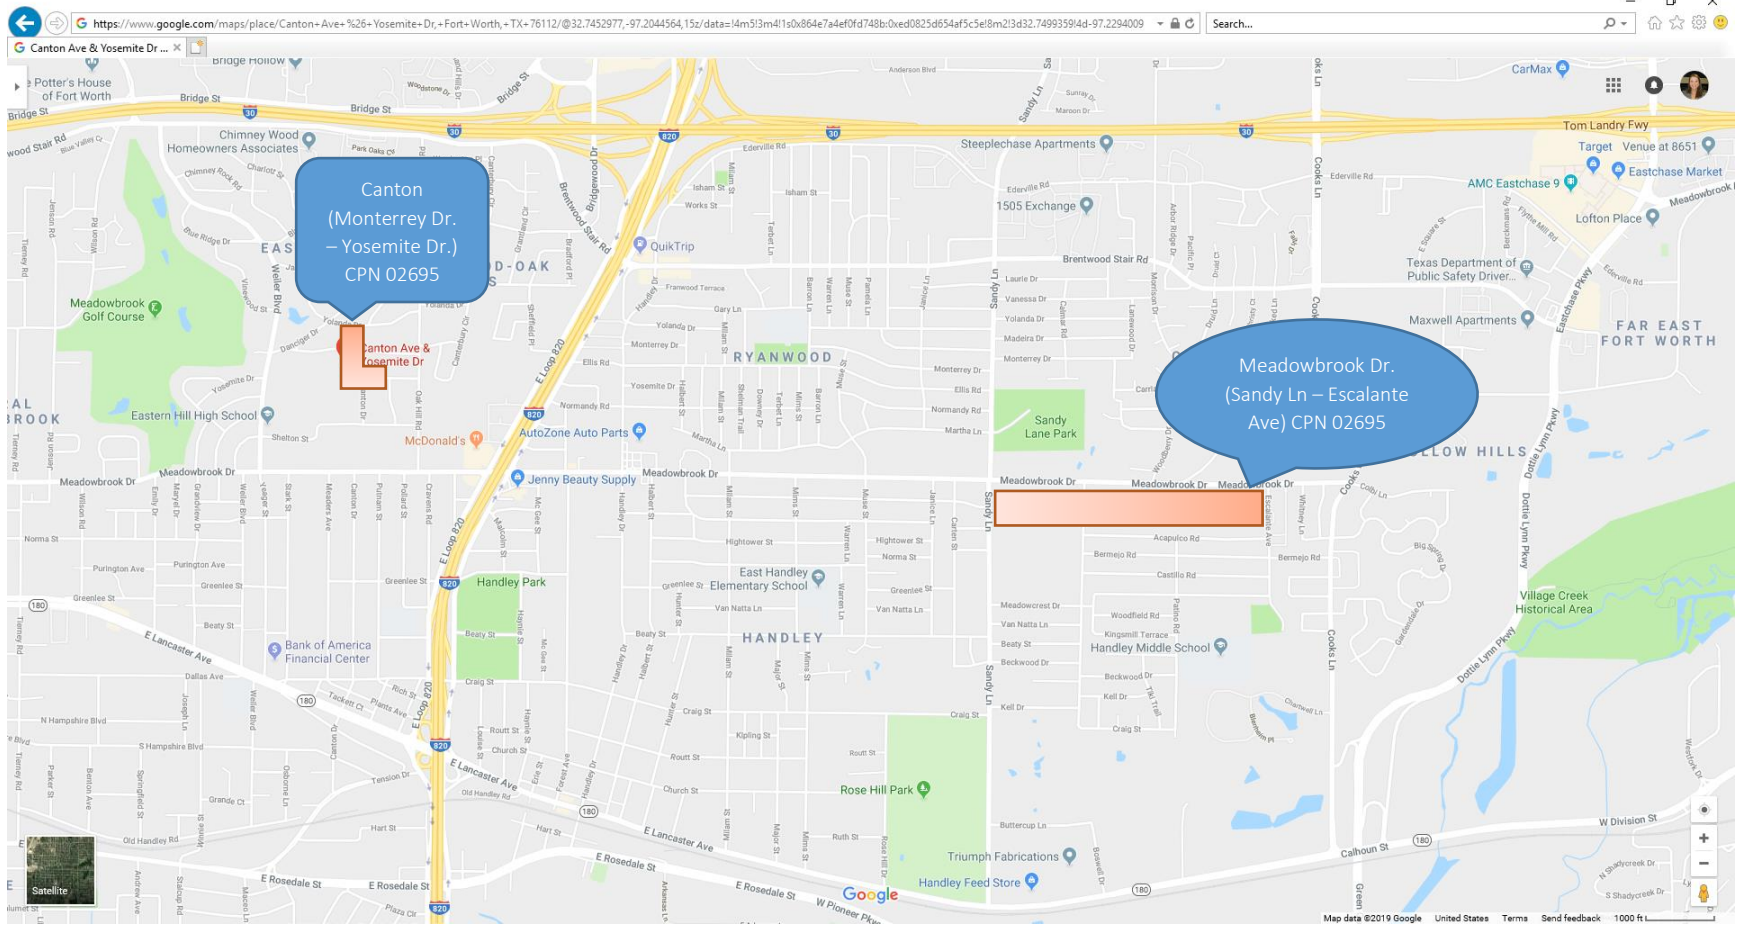

Rockhill Rd. (Blue Ridge Dr – Oak Hill Rd) CPN 02695

Jacqueline Rd (Weiler Blvd – Jacqueline Ct) CPN 02695

Monterrey Dr. (Dancinger Dr – Oak Hill Rd.) CPN 02695

Water Dept.
1529
Canterbury Cir.

Canton
(Monterrey Dr.
- Yosemite Dr.)
CPN 02695

Meadowbrook Dr.
(Sandy Ln - Escalante
Ave) CPN 02695

Canton Ave &
Yosemite Dr

Sandy Lane Park

Handley Park

Rose Hill Park

Village Creek
Historical Area